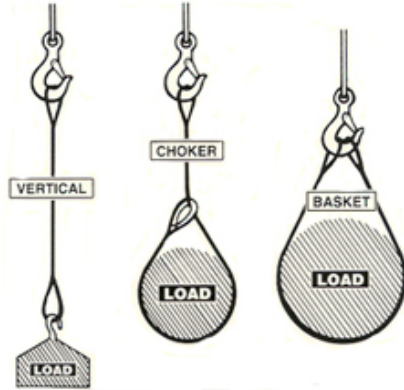

Rated Capacities in Tons

Larger Sizes Available, Call for Specs

Alloy Chain Slings

HALO

Working Load Limits in Pounds

Chain Size		Single	Double				Triple and Quad		
in.	mm	90°	60°	45°	30°	60°	45°	30°	
7/32"	5.5	2,100	3,600	3,000	2,100	5,450	4,450	3,150	
9/32"	7	3,500	6,100	4,900	3,500	9,100	7,400	5,200	
5/16"	8	4,500	7,800	6,300	4,500	11,700	9,450	6,750	
3/8"	10	7,100	12,300	10,000	7,100	18,400	15,100	10,600	
1/2"	13	12,000	20,800	17,000	12,000	31,200	25,500	18,000	
5/8"	16	18,100	31,300	25,600	18,100	47,000	38,400	27,100	
3/4"	20	28,300	49,000	40,000	28,300	73,500	60,000	42,400	
7/8"	22	34,200	59,200	48,400	34,200	88,900	72,500	51,300	
1	26	47,700	82,600	67,400	47,700	123,900	101,200	71,500	
1 1/4"	32	72,300	125,200	102,200	72,300	187,800	153,400	108,400	

HALO

Synthetic Slings

Ply	Width	Vertical	Choker	Vertical Basket
1	1	1,600	1,280	3,200
1	2	3,100	2,480	6,200
1	3	4,700	3,760	9,400
1	4	6,200	4,960	12,400
1	6	9,300	7,440	18,600
1	8	12,800	10,240	25,600
1	10	16,000	12,800	32,000
1	12	19,200	15,360	38,400
2	1	3,100	2,480	6,200
2	2	6,200	4,960	12,400
2	3	8,800	7,040	17,600
2	4	11,000	8,800	22,000
2	6	16,500	13,200	33,000
2	8	20,480	16,384	40,960
2	10	24,000	19,200	48,000
2	12	26,880	21,504	53,760
3	1	4,800	3,840	9,600
3	2	8,880	7,104	17,760
3	3	13,320	10,656	26,640
3	4	17,280	13,824	34,560
3	6	24,480	19,584	48,960
3	8	30,720	24,576	61,440
3	10	36,000	28,800	72,000
3	12	40,320	32,256	80,640
4	1	6,400	5,120	12,800
4	2	11,840	9,472	23,680
4	3	17,760	14,208	35,520
4	4	23,040	18,432	46,080
4	6	32,640	26,112	65,280
4	8	40,960	32,768	81,920
4	10	48,000	38,400	96,000
4	12	53,760	43,008	107,520